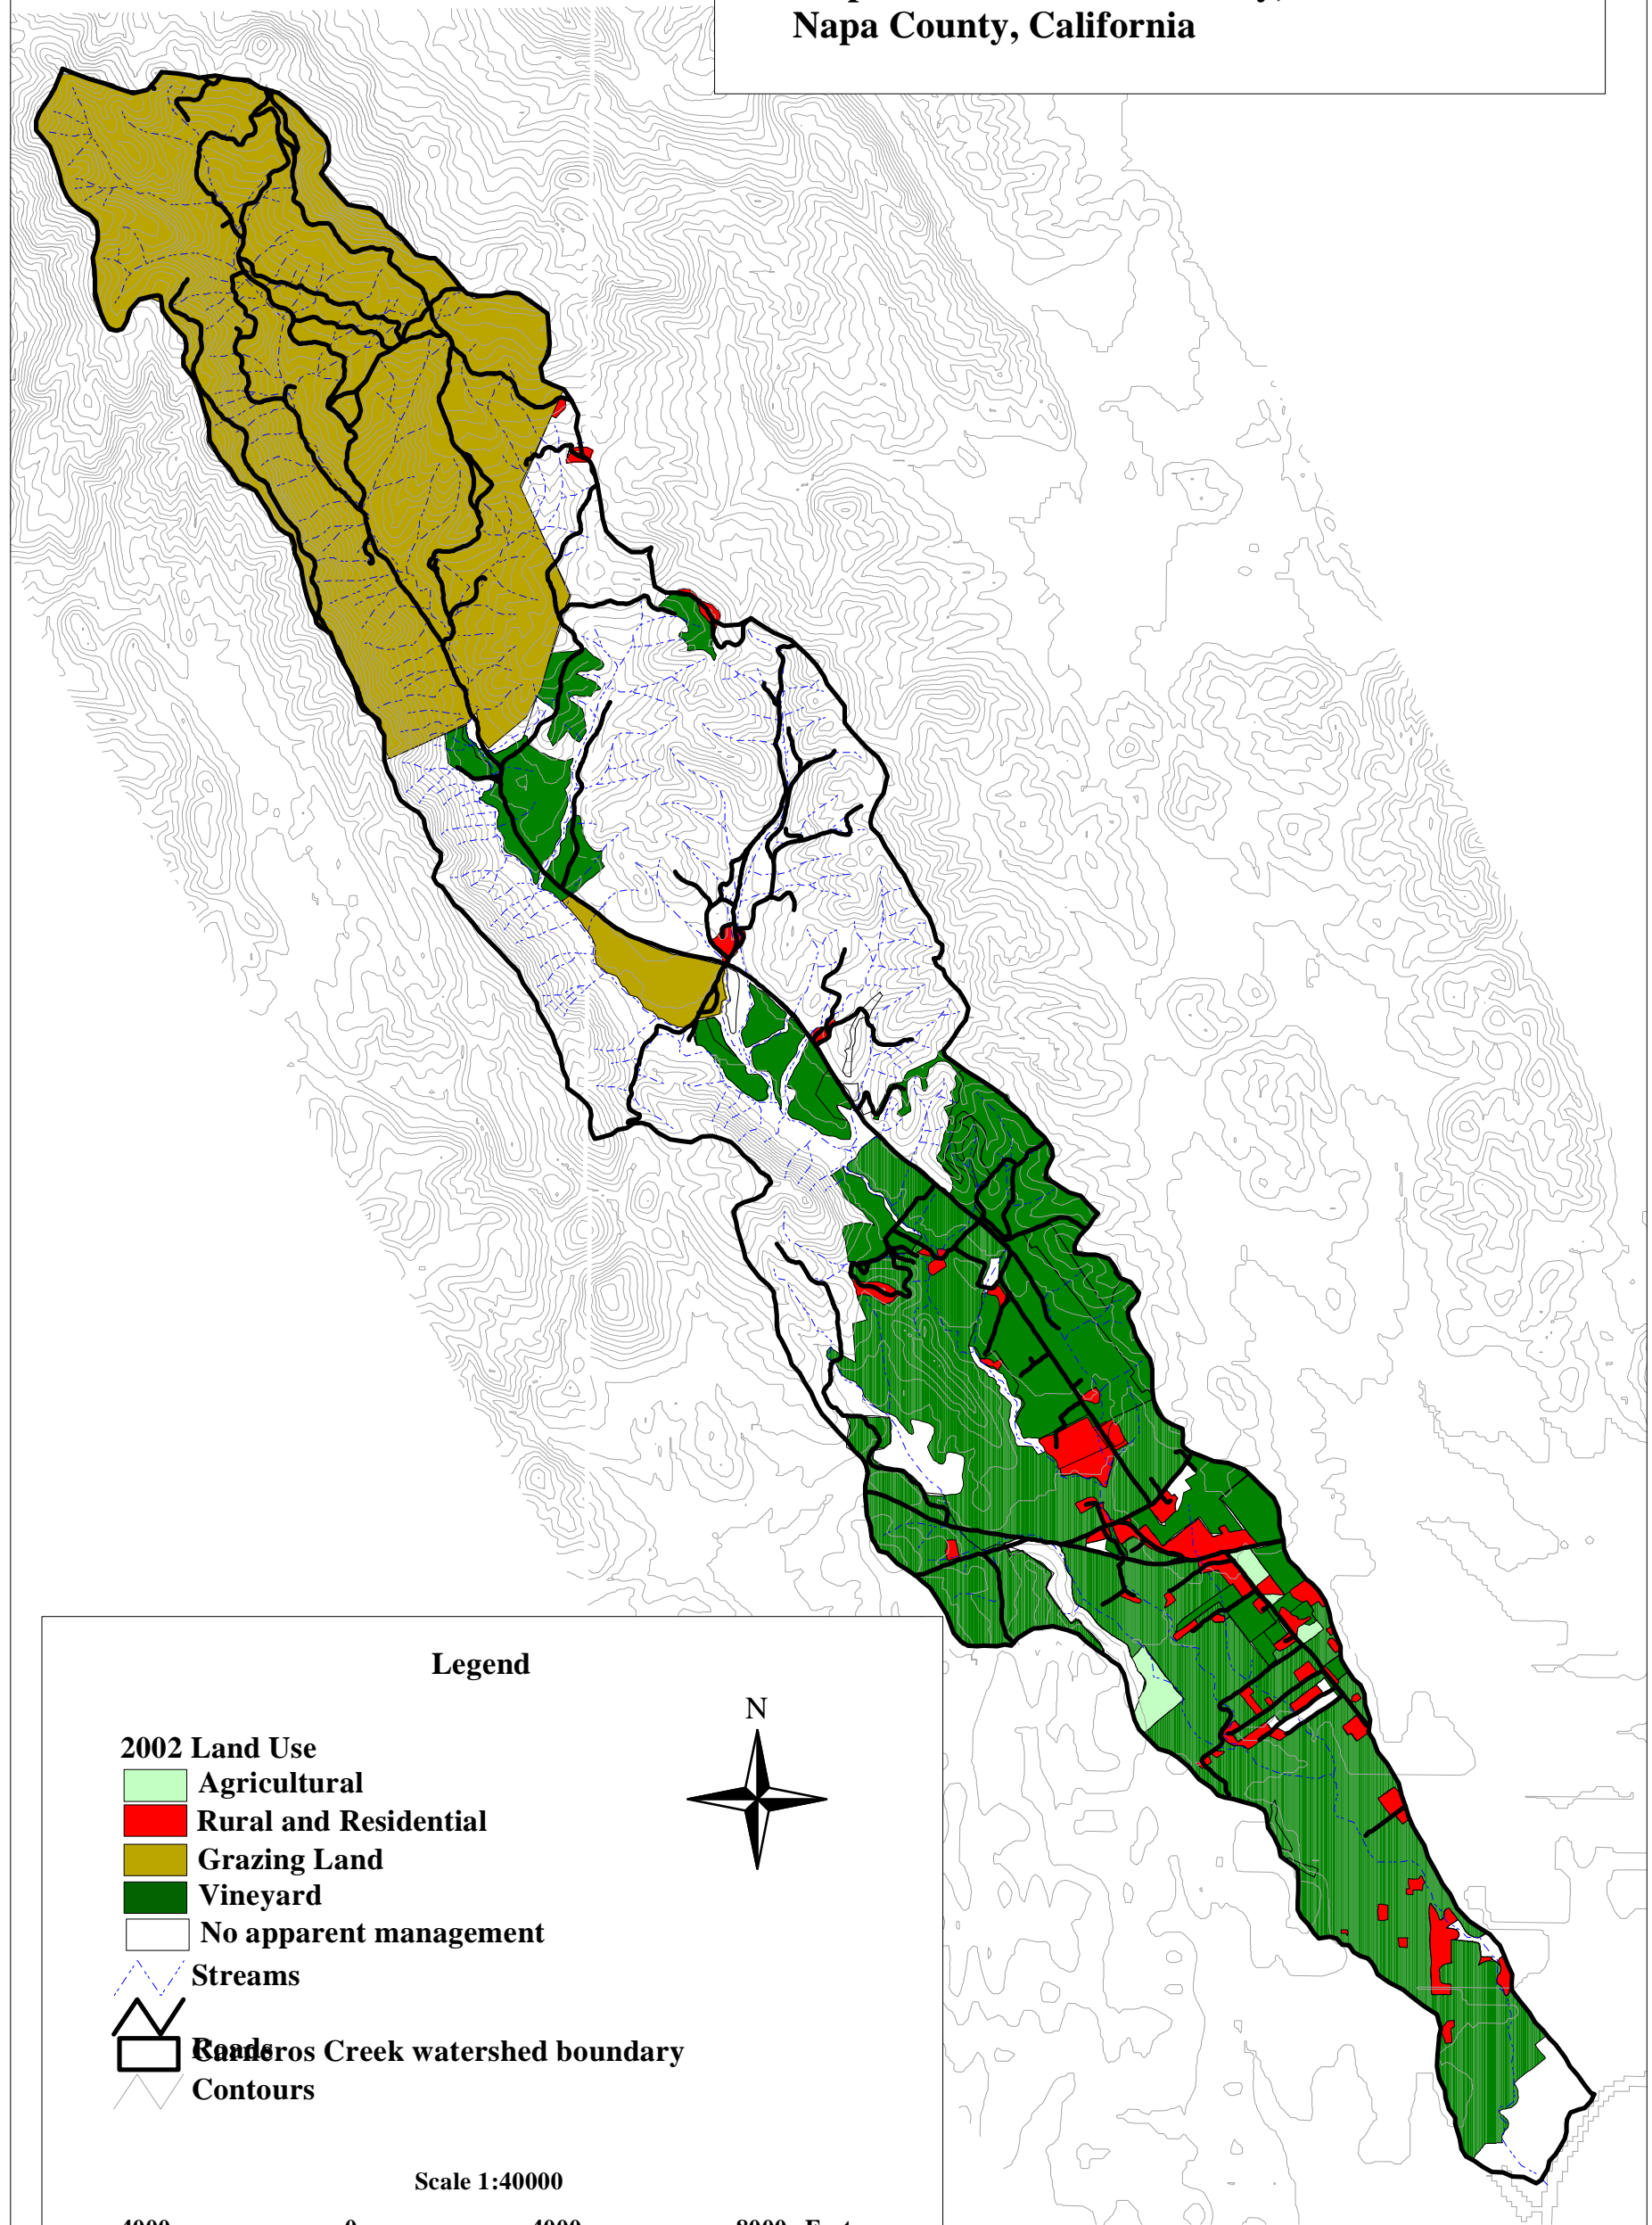

**Map 4. 2002 Land use history, Carneros Creek  
Napa County, California**

**Legend**

- 2002 Land Use**
- Agricultural
- Rural and Residential
- Grazing Land
- Vineyard
- No apparent management
- Streams
- Carneros Creek watershed boundary
- Contours

Scale 1:40000

Prepared by Pacific Watershed Associates 2/21/2003  
P.O.Box 4433, Arcata, CA 95518 (707) 839-5130